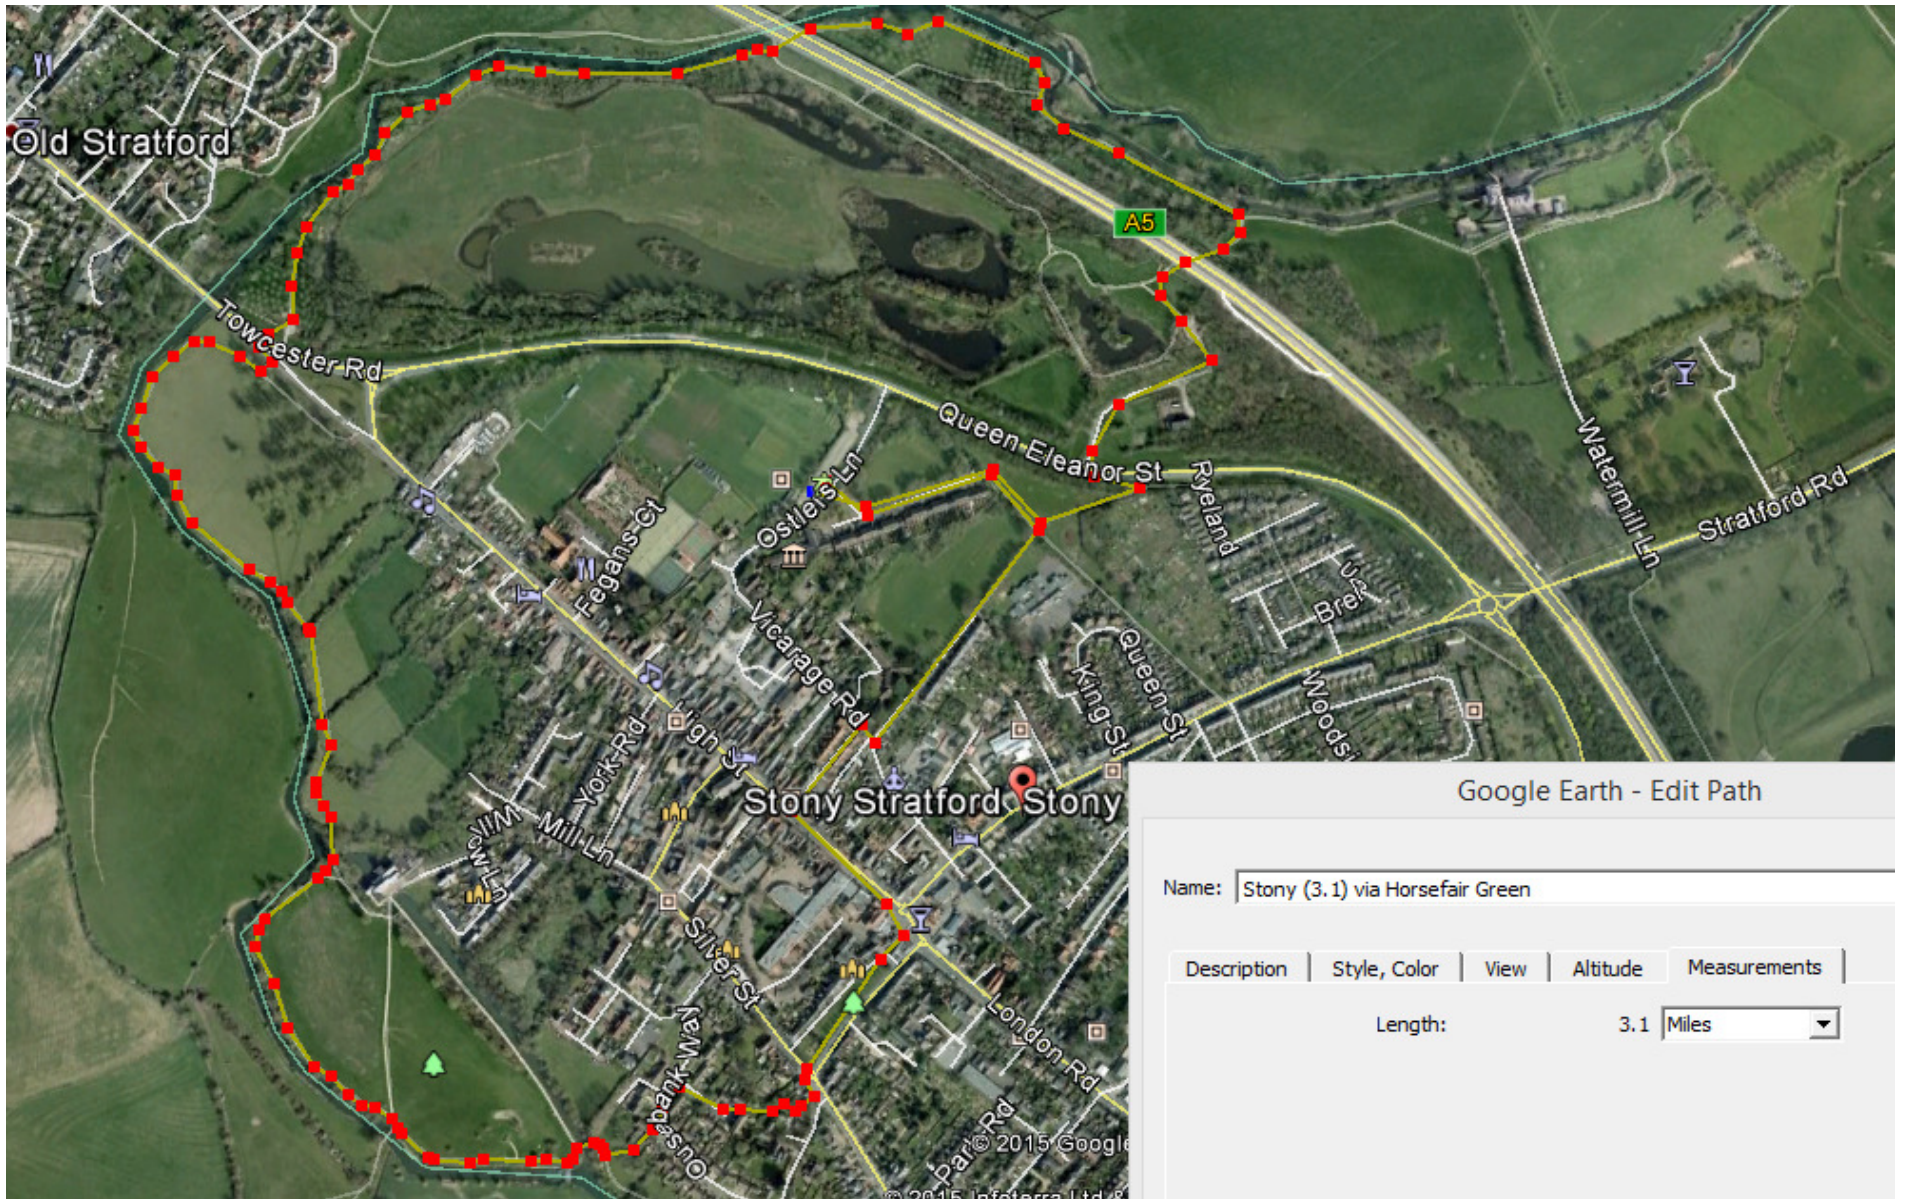

Stony – Long, via Horsefai Green – 3.1 miles

Stony Long (3.1 via Horsefair Green)